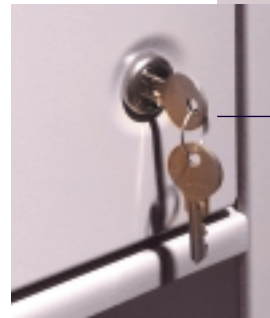

Sleek contemporary lock design.

Selective security where you want it.