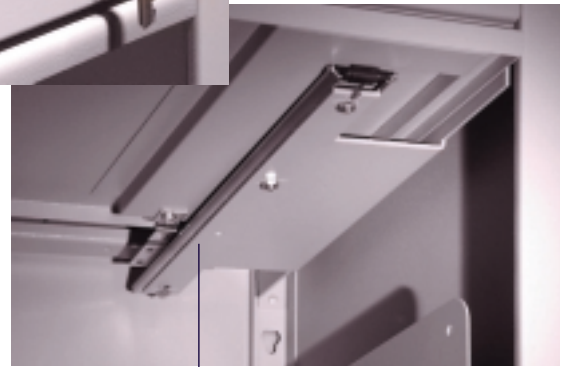

## Ordering

Part #	Lock	Width	Weight
361215RD	-	36"	15 lbs.
361215RDL	✓	36"	15.5 lbs.
421215RD	-	42"	16 lbs.
421215RDL	✓	42"	16.5 lbs.

The Aurora Retractable Door closes for secure storage and a clean appearance. When open, Retractable Doors fit flush into the unit.

Sleek contemporary lock design.

Selective security where you want it.

Slide installation is easy.  
Slides provide smooth door operation.

Richards-Wilcox 600 South Lake Street Aurora, Illinois 60506  
800.277.1699 Fax: 630.897.6994 www.aurorashelving.com