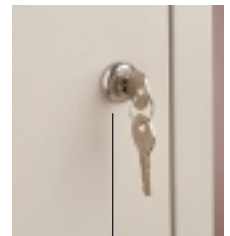

AURORA™

Quik-Lok® Shelving Rollout Drawer

The Rollout Drawer can easily turn open shelving into file drawers.

That's flexibility and security all in one.

The Aurora Rollout Drawer is available in 36" and 42" widths for use on Aurora Shelving or Aurora Mobile.

Quik-Lok® Shelving Rollout Drawer

Features

- 36" and 42" Widths
- Fits 15" deep Aurora Starter or Add-on Units
- Installs on 12" Centers
- Field retrofits to Aurora Shelving or Aurora Mobile
- Provides several filing options
 - Side-to-Side Letter Filing
 - Front-to-Back Letter or Legal Filing
- Ships standard with Hanging File Bars
- Optional individual Drawer Lock
- Smooth and positive drawer operation
- Converts from filing to general storage
- Features double interlock safety
 - Only one drawer can open at a time
- Comes in 26 beautiful Gloss-Tek™ powder coat colors as well as custom colors

Ordering

Part #	Lock	Width	Weight
361215DWR	-	36"	38 lbs.
361215DWRL	✓	36"	38.5 lbs.
421215DWR	-	42"	44.5 lbs.
421215DWRL	✓	42"	45 lbs.

Aurora Shelving is versatile. The unit shown here combines rollout drawers and retractable doors to house both end tab and top tab files.

Double interlock secures the drawer, safely allowing only one drawer to be opened at a time.

Side-to-side letter or front-to-back letter and legal.

Selective security where you want it.

Rollout drawers easily convert from filing to general storage.